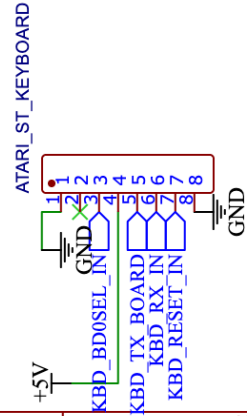

# Raspberry Pi Pico connections

## Second power supply protection

TITLE: Croissant Keyboard Emulator for Atari ST / STE

Company: GOODDATA LABS SL

Date: 2026-04-01

Drawn By: Diego Parrilla

REV: 1.2.0

Sheet: 1/1