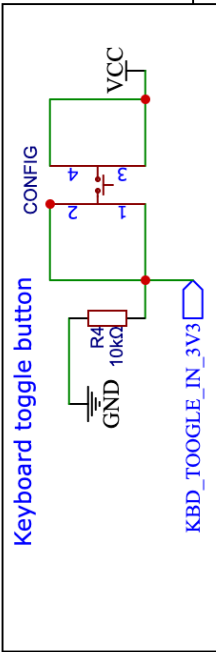

# Raspberry Pi Pico connections

## Second power supply protection

TITLE: Croissant Keyboard Emulator for Atari ST / STE

Company: GOODDATA LABS SL

Date: 2026-04-01

Drawn By: Diego Parrilla

REV: 1.2.0

Sheet: 1/1