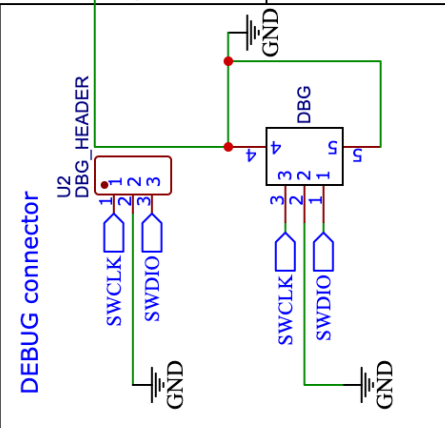

# Raspberry Pi Pico connections

## Second power supply protection

TITLE: Croissant Keyboard Emulator for Atari ST / STE

Company: GOODDATA LABS SL

Date: 2026-04-01

Drawn By: Diego Parrilla

REV: 1.2.0

Sheet: 1/1