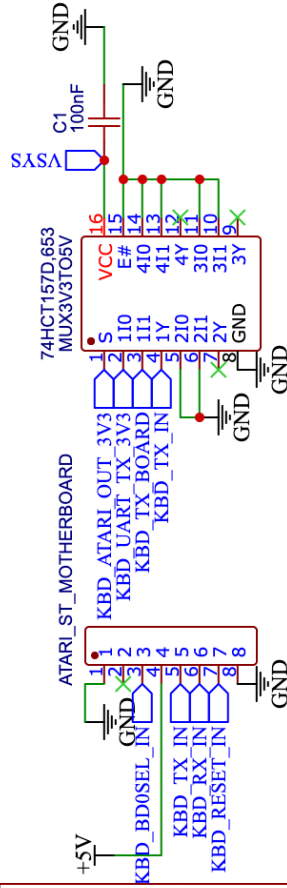

# Raspberry Pi Pico connections

## Second power supply protection

TITLE: Croissant Keyboard Emulator for Atari ST / STE

Company: GOODDATA LABS SL

Date: 2026-04-01

Drawn By: Diego Parrilla

REV: 1.2.0

Sheet: 1/1