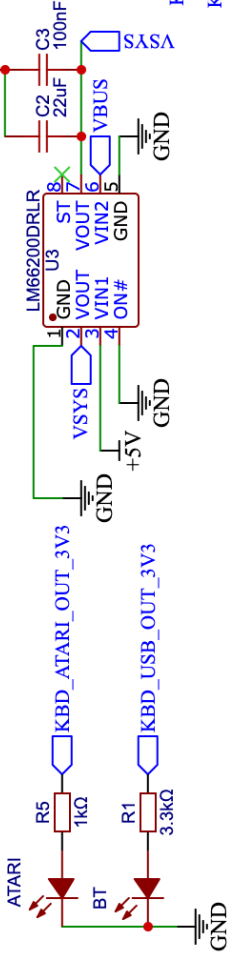

# Raspberry Pi Pico connections

## Second power supply protection

TITLE: Croissant Keyboard Emulator for Atari ST / STE

Company: GOODDATA LABS SL

Date: 2026-04-01

Drawn By: Diego Parrilla

REV: 1.2.0

Sheet: 1/1